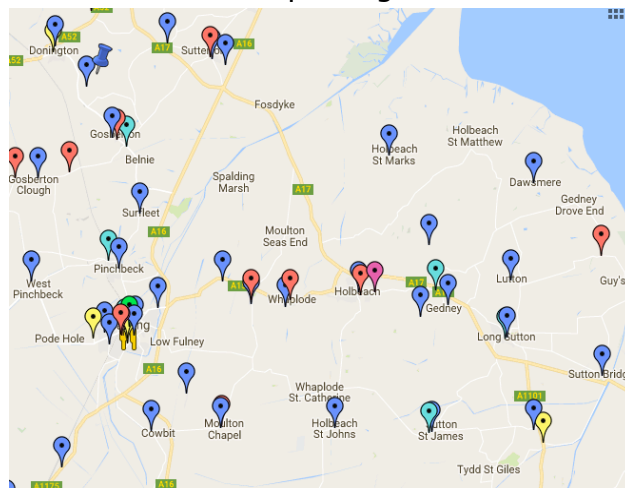

Churches around Spalding & District

With thanks to © Google Maps